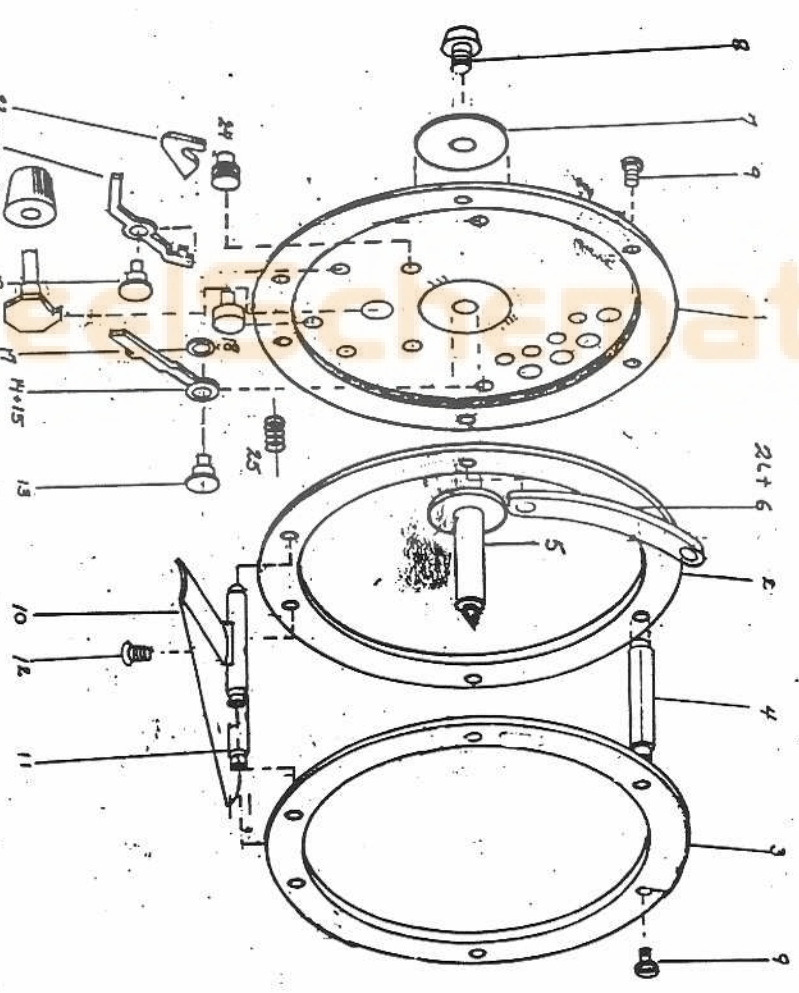

47-5

PART NUMBER	QUAN:	PART NUMBER	QUAN.
1 S-1-77 BACK	1	15 NOT USED	
2 193 INNER RIM	1	16 752 CAM	1
3 886 OUTER RIM	1	17 749 STUD WASHER	3
4 191 LINE GUIDE POSTS	4	18 NOT USED	
5 839 SPINDLE	1	19 SAME AS 13	
6 194 LINE GUIDE	4	20 775 CAM KNOB	1
7 774 SPINDLE WASHER	1	21 755 CAM LEVER	1
8 838 SPINDLE SCREW	1	22 NOT NEEDED	
9 234 PILLAR SCREW	12	23 756 RATCHET PAWL	1
10 192 REEL FOOT	1	24 751 RATCHET STUD	1
11 264 REEL FOOT POST	2	25 510 RATCHET SPRING	1
12 203 CAP + REEFoot SCREW	4		
13 750 EVER STUD	2		
14 754 RATCHET LEVER	1		